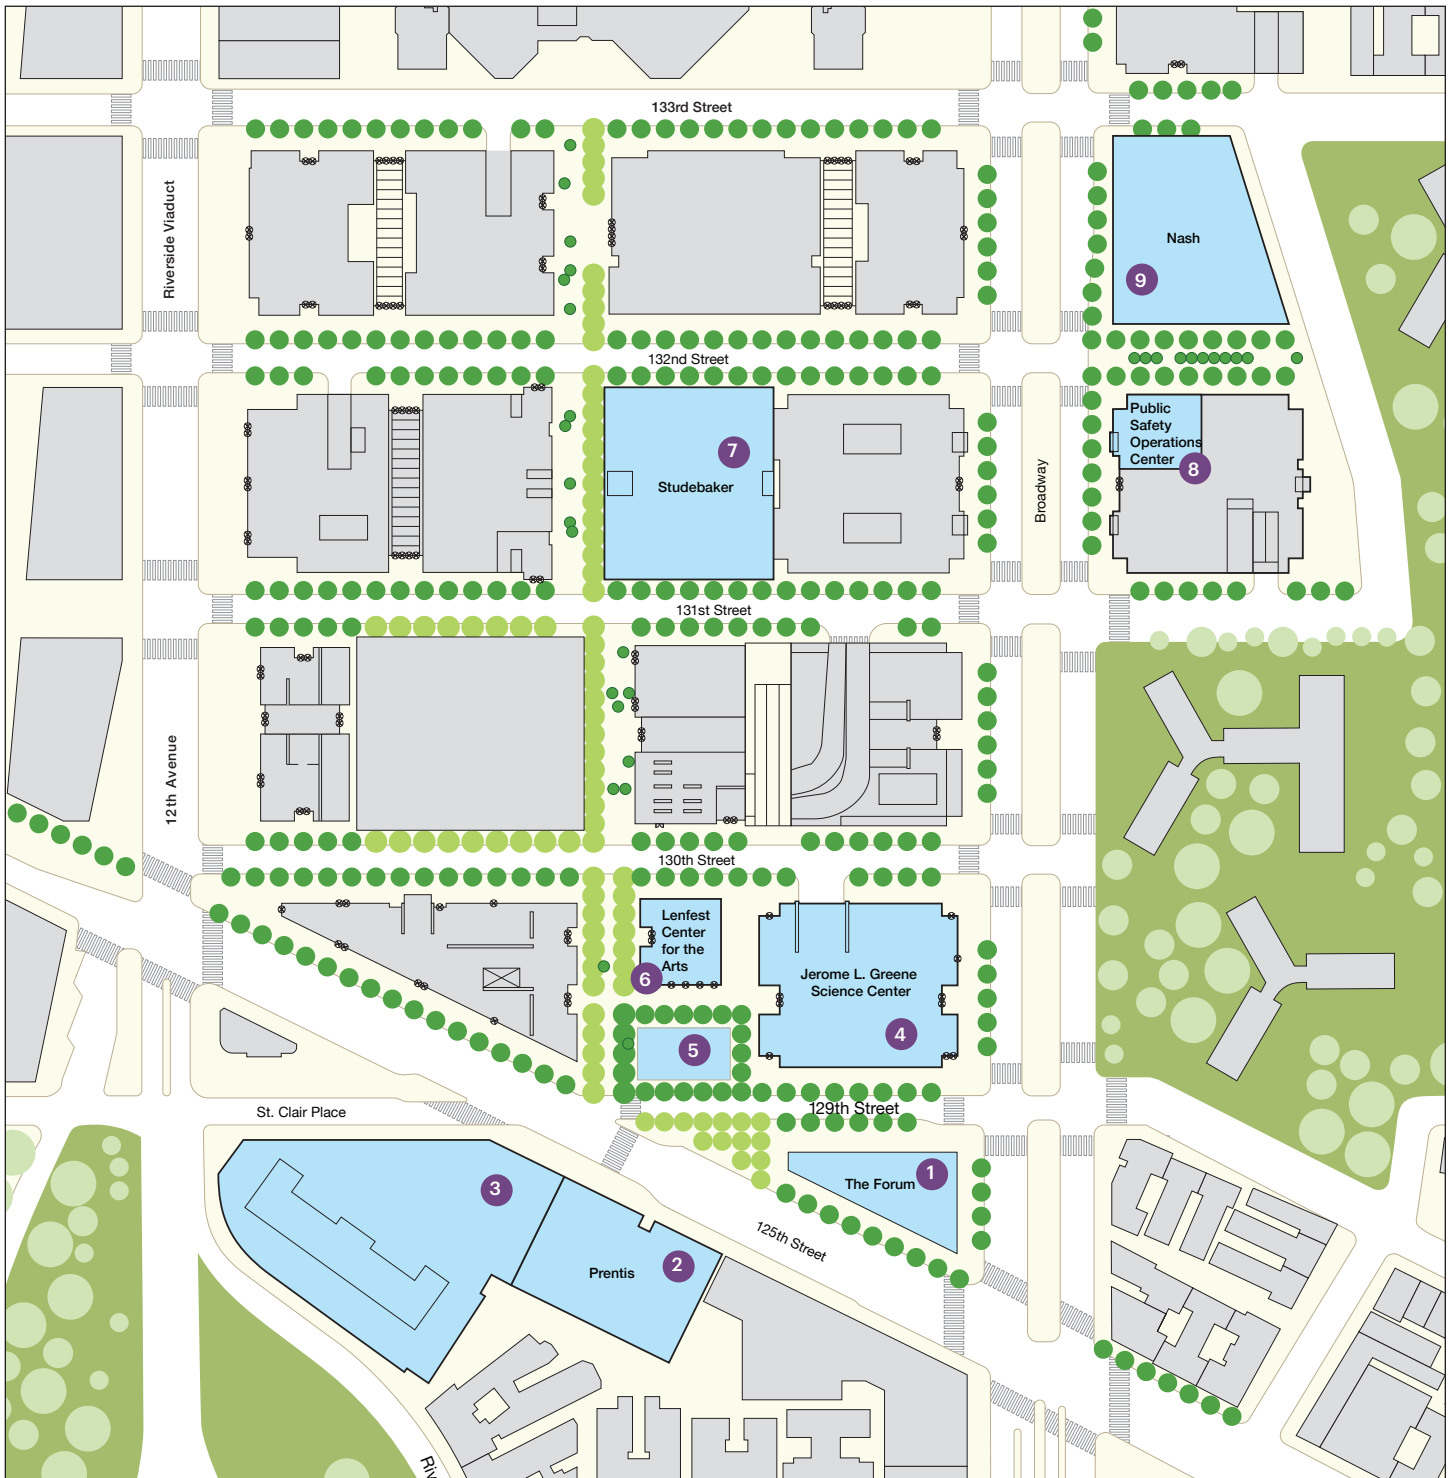

MANHATTANVILLE CAMPUS MAP

- 1 The Forum
- 2 Prentis
- 3 560 Riverside Drive
- 4 Jerome L. Greene Science Center
- 5 Small Square
- 6 Lenfest Center for the Arts
- 7 Studebaker
- 8 Public Safety Operations Center
- 9 Nash

For more information, visit neighbors.columbia.edu/manhattanville